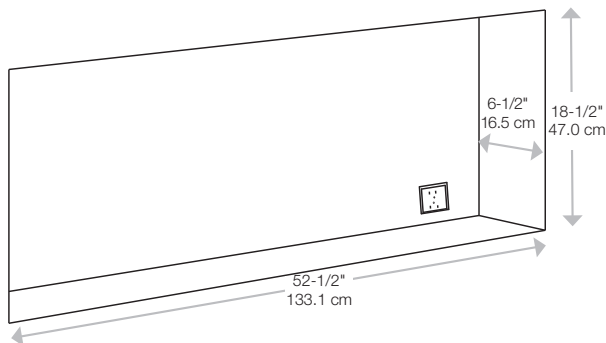

### In-wall Installation Dimensions

Multi-function remote

120 Volts | 1,400 Watts | 4,777BTU

Model #	Description	Lbs / Kg (Packaged)	UPC	Wty. <sup>1</sup>	Carton Dimensions (WxHxD)		Cube	
					Inches	cm	ft <sup>3</sup>	m <sup>3</sup>
SIL60	60" Linear Electric Fireplace	63.5 / 28.9 (87.1 / 39.5)	781052132757	1 yr.	65-3/4 x 23-1/2 x 9-5/8	167.0 x 62.0 x 24.4	8.4	0.2