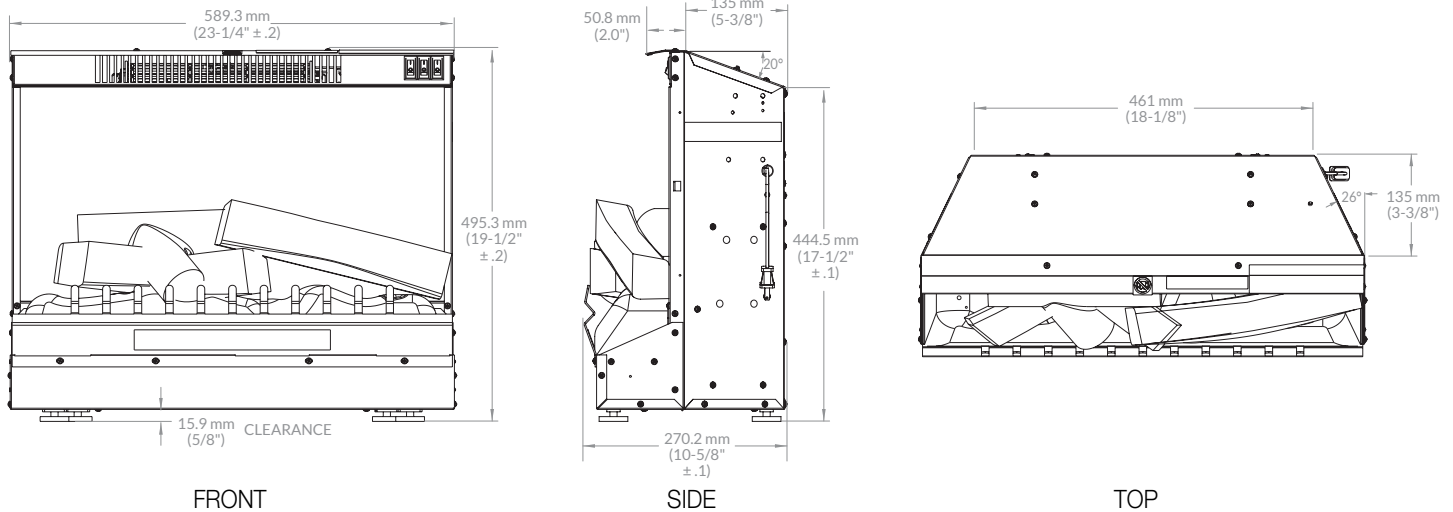

### Accessories

Trim Kit - DFI23TRIMX

120 Volts | 1,375 Watts | 4,695 BTU

Model #	Description	Lbs / Kg	UPC	Wty. <sup>†</sup>	Carton Dimensions (WxHxD)		Cube	
					Inches	cm	ft <sup>3</sup>	m <sup>3</sup>
DFI2309	23" Electric Firebox Insert	36.5 / 16.6	781052 038677	1 yr	26 x 23-1/4 x 13-1/4	66.0 x 59.0 x 33.5	4.6	0.13
DFI23TRIMX	Trim Kit	17 / 7.7	781052 039285	1 yr	27.6 x 3.5 x 19.3	70.0 x 9.0 x 49.0	1.1	0.03

### Product Dimensions: